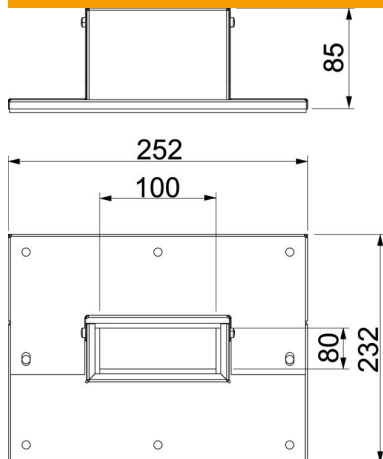

Technical data sheet

Wall connection collar, 3- and 4-sided, duct height 80 mm,
pure white

Item number: 7218128

Wall connection collar, 4-sided, with integrated seal for PYROLINE® Rapid PLM installation duct. For mounting in the area of wall and ceiling connections as well as wall penetrations. Can also be used as 3-sided wall connection collar for direct wall or ceiling mounting of the duct.

St Steel

P Powder-coated

Master data

Item number	7218128
Type	PLM WC 0810 RW
Description 1	Wall connection collar
Description 2	3- and 4-sided
Manufacturer	OBO
Dimension	85x253x233
Colour	Pure white; RAL 9010
Material	Steel
Surface	Powder-coated
Surface standard	
Smallest sales unit	1
Unit of quantity	Piece
Weight	64.3 kg
Weight unit	kg/100 pc.

Technical data sheet

Wall connection collar, 3- and 4-sided, duct height 80 mm,
pure white

Item number: 7218128

Dimensions

Dimension B	252 mm
Dimension b	100 mm
Dimension D	232 mm
Dimension d	80 mm

Technical data