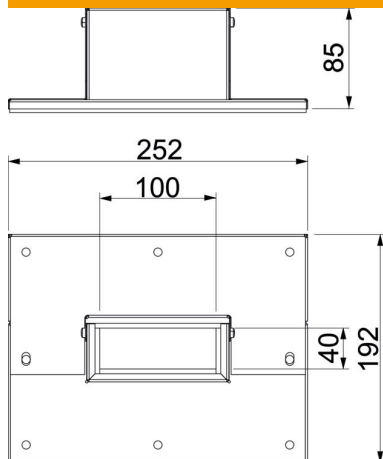

# Technical data sheet

Wall connection collar, 3- and 4-sided, duct height 40 mm,  
FS

Item number: 7218122

Wall connection collar, 4-sided, with integrated seal for PYROLINE® Rapid PLM installation duct. For mounting in the area of wall and ceiling connections as well as wall penetrations. Can also be used as 3-sided wall connection collar for direct wall or ceiling mounting of the duct.

## Master data

Item number	7218122
Description 1	Wall connection collar
Description 2	3- and 4-sided
Manufacturer	OBO
Dimension	85x253x193
Material	Steel
Surface	Strip galvanized
Surface standard	DIN EN 10346
Smallest sales unit	1
Unit of quantity	Piece
Weight	55.3 kg
Weight unit	kg/100 pc.

# Technical data sheet

Wall connection collar, 3- and 4-sided, duct height 40 mm,  
FS

Item number: 7218122

## Dimensions

Dimension B	252 mm
Dimension b	100 mm
Dimension D	192 mm
Dimension d	40 mm