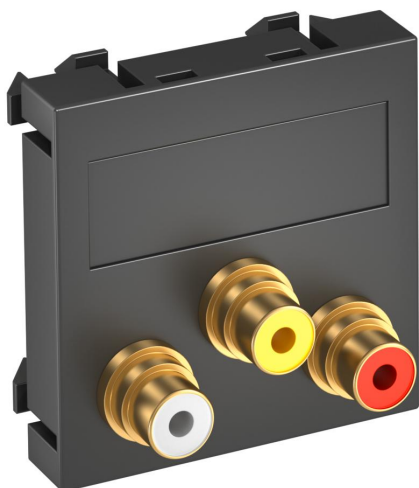

# Technical data sheet

Audio/video cinch connection, 1 module, straight outlet, as soldered connection, black-grey  
Item number: 6105165

Multimedia support with three cinch connection sockets for audio-video, straight cable outlet, with labelling panel, three cinch sockets (RCA) with soldered connection, colour coding yellow / red / white. Support plate with locking fastening, suitable for horizontal and vertical installation in the system environment.

## Master data

Item number	6105165
Type	MTG-12R L SWGR1
Description 1	Multimedia support audio/video
Description 2	3xsocket with sold. connection
Manufacturer	OBO
Dimension	45x45mm
Colour	Black-grey; RAL 7021
Material	Polycarbonate
Smallest sales unit	1
Unit of quantity	Piece
Weight	3.2 kg
Weight unit	kg/100 pc.

## Technical data

Surface version	Matt
Fastening type	Lock
Halogen-free	yes
Hinged cover	no
Lamp-wire connector	no
With printed label	no
With dust protection	no

# Technical data sheet

Audio/video cinch connection, 1 module, straight outlet, as soldered connection, black-grey  
Item number: 6105165