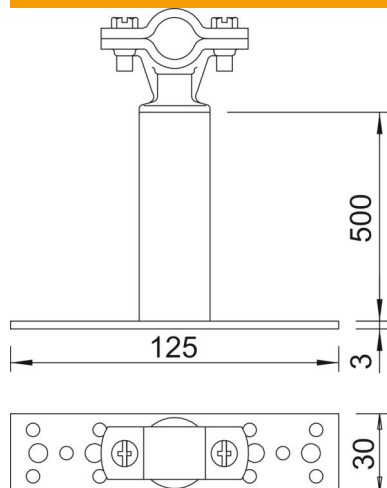

## Insulated spacer

Item number: 5408806

- Aluminium mounting foot with 10 connection holes  $\varnothing$  6.5 mm and 4 connection holes  $\varnothing$  8.5 mm
- Type ...150 8 with holder suitable for round conductor RD 8
- Application for shelters, e.g. golf, barbecue or mountain huts

### Master data

Item number	5408806
Type	ISO-A-500
Description 1	ISO spacer
Description 2	with fastening
Manufacturer	OBO
Dimension	500mm
Material	Polyamide
Smallest sales unit	1
Unit of quantity	Piece
Weight	36 kg
Weight unit	kg/100 pc.

### Dimensions

Length	500 mm
Dimension L	500 mm

### Technical data

Fit	Rd 16 mm
-----	----------