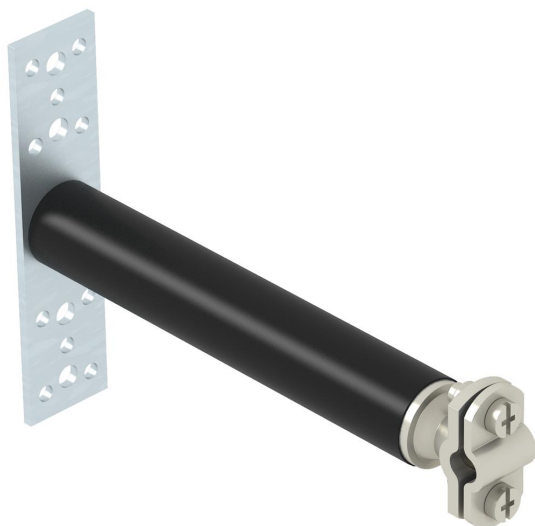

## Insulated spacer

Item number: 5408806

- Aluminium mounting foot with 10 connection holes  $\varnothing$  6.5 mm and 4 connection holes  $\varnothing$  8.5 mm
- Type ...150 8 with holder suitable for round conductor RD 8
- Application for shelters, e.g. golf, barbecue or mountain huts

### Master data

Item number	5408806
Type	ISO-A-500
Description 1	ISO spacer
Description 2	with fastening
Manufacturer	OBO
Dimension	500mm
Material	Polyamide
Smallest sales unit	1
Unit of quantity	Piece
Weight	36 kg
Weight unit	kg/100 pc.

### Dimensions

Length	500 mm
Dimension L	500 mm

### Technical data

Fit	Rd 16 mm
-----	----------